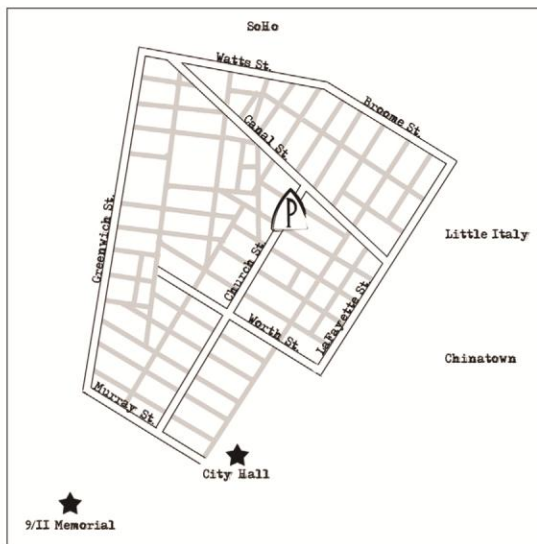

# PANE PANELLE

FOCACCERIA · BAR · STUZZICHERIA

**Delivery Zone -  
Greenwich to Lafayette & Broome to Murray**

**"One of NY's Top 10 Sandwich Additions  
in NYC"- Eater**

**Open: 7 days 12-10  
305 Church Street (Between Walker & Lispenard)**